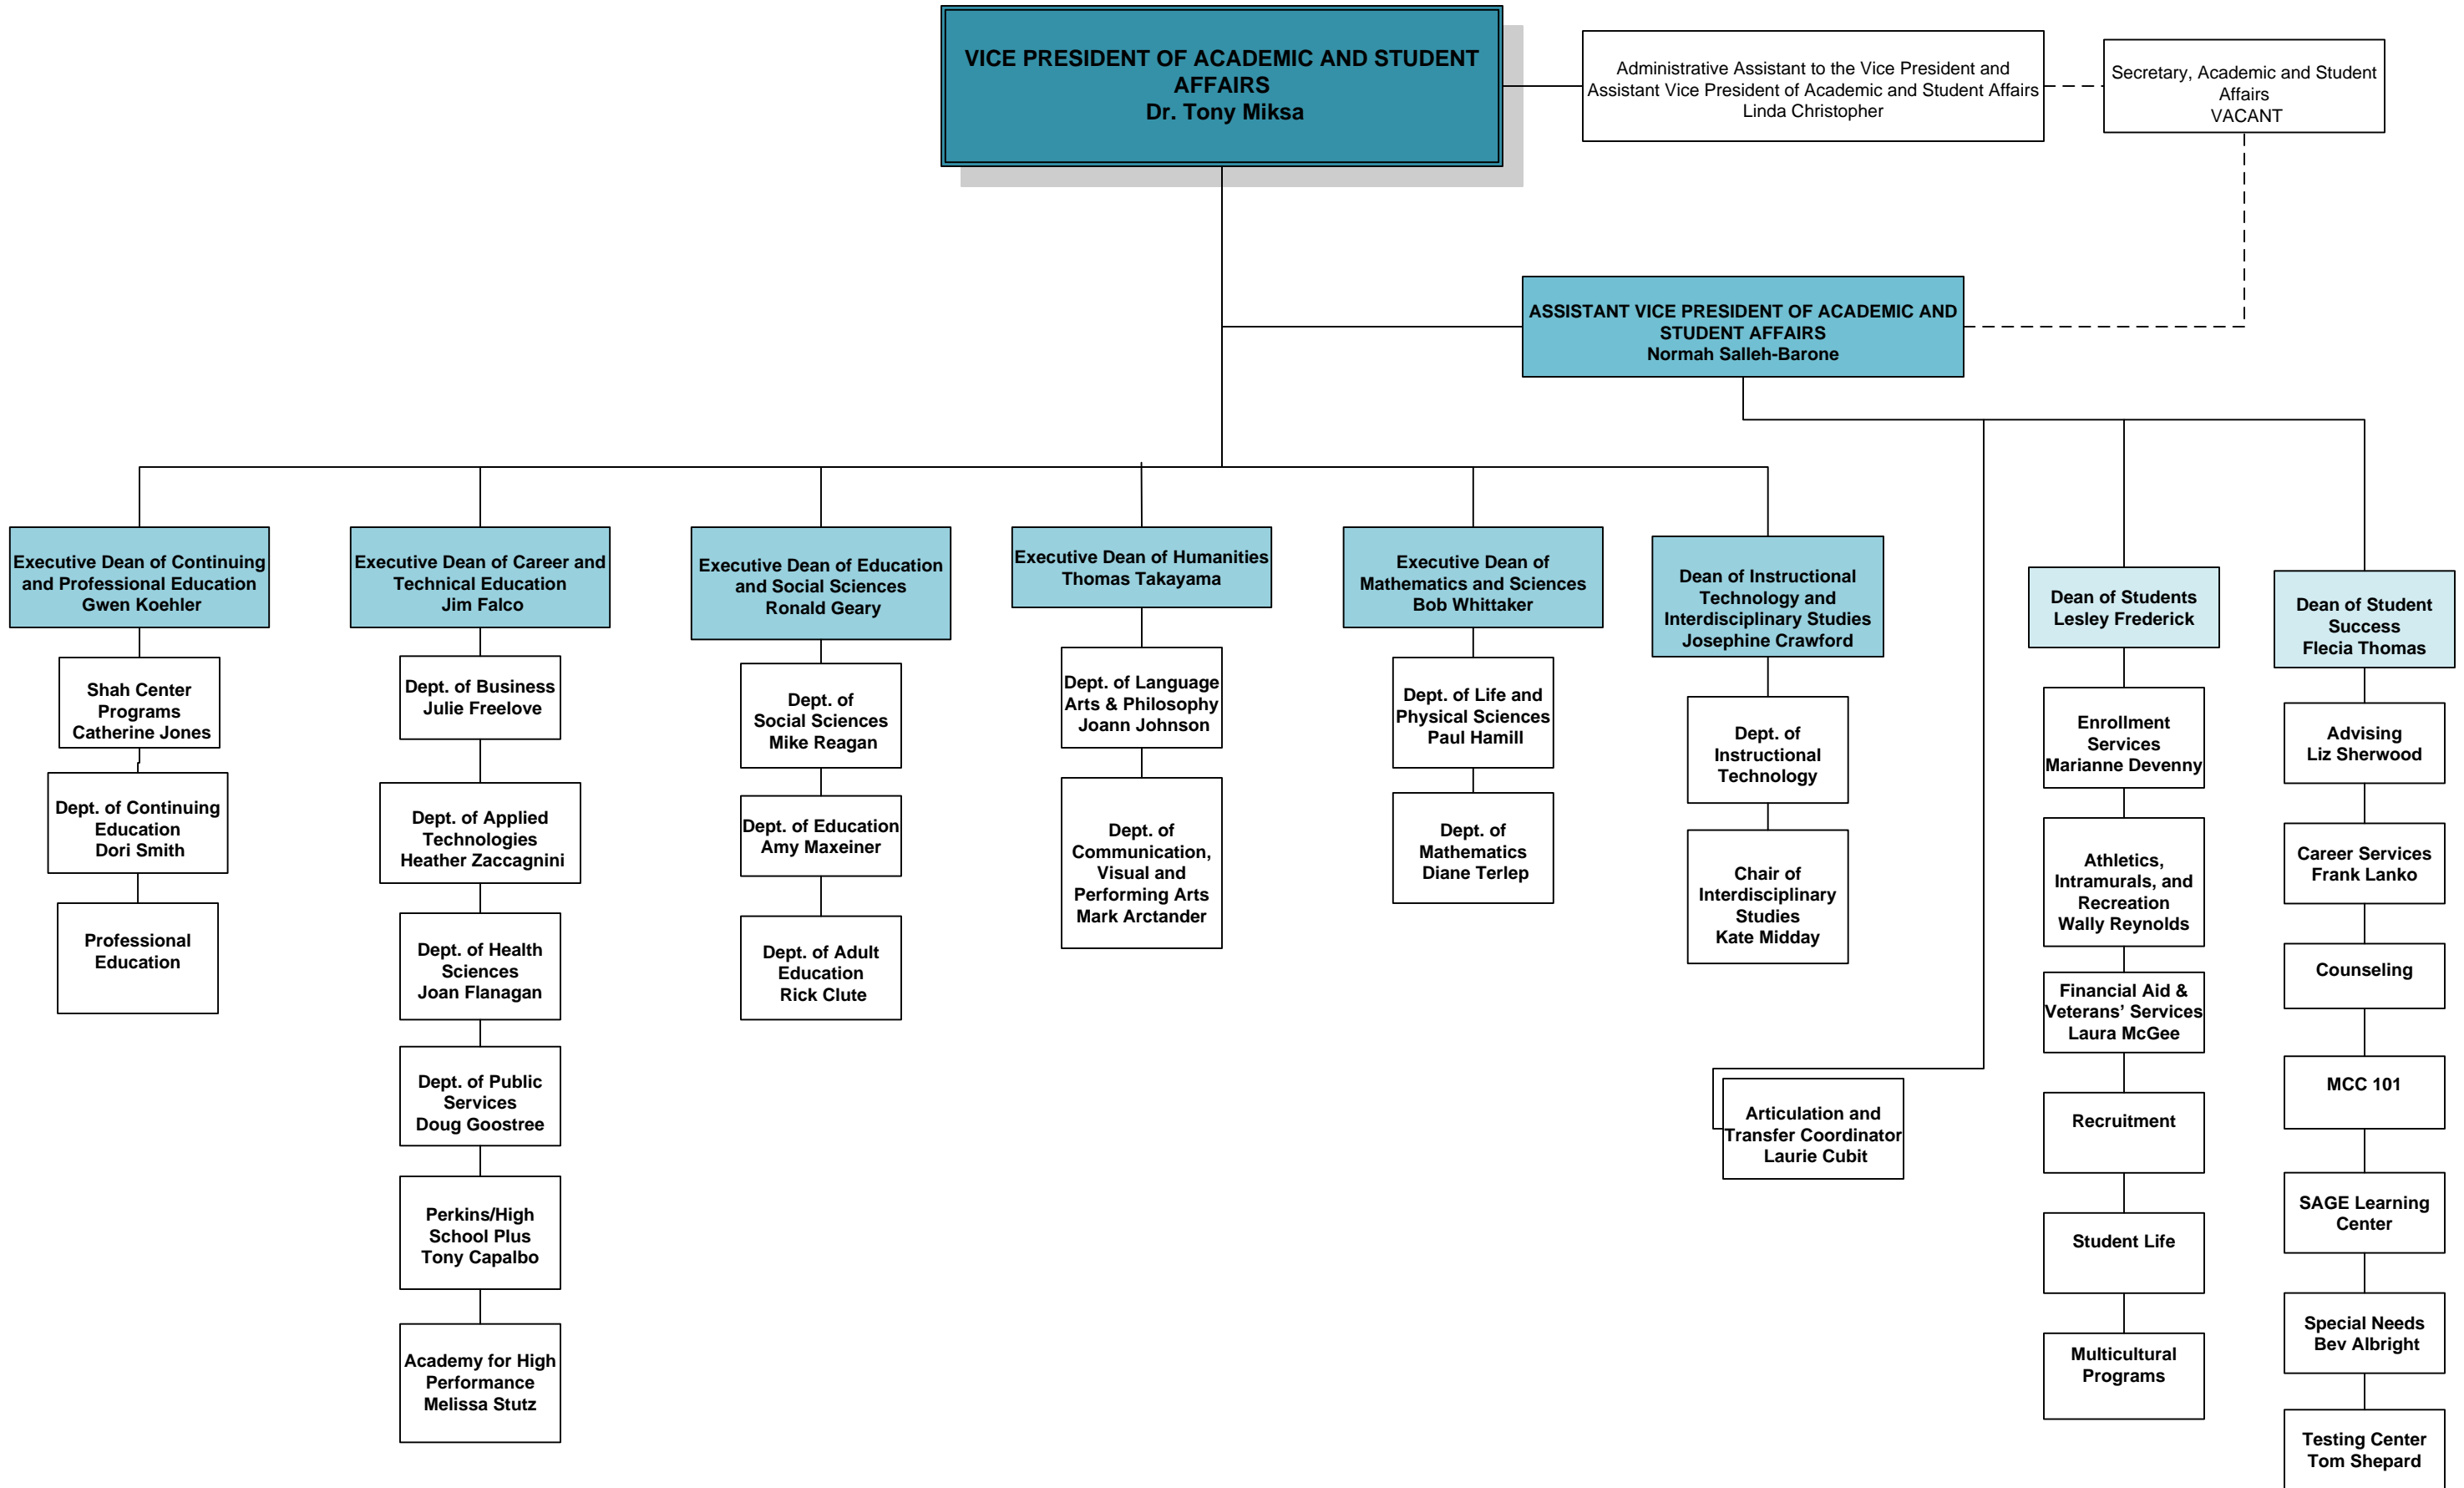

ACADEMIC AND STUDENT AFFAIRS

ORGANIZATIONAL CHARTS

Updated: September 2009

Updated:
September 2009

Scott Hills
Computer Labs
Monitor

John Fillicaro
Media Dev. &
Technology Tech

Janet Scott
Librarian

Jonna Kivisto
Coordinator
Tech Serv/Systems

Lindsay Carson
International Studies

Mark Eckel
Honors

John Grasser
Computer Labs
Monitor (P/T)

Pete Lilly
Media Dev. &
Technology Tech/
Video

Cynthia Letteri
Librarian

Mary Jean Deja
Circulation Asst.

Diane Terlep
Phi Theta Kappa

Cynthia Van Sickle
Honors

Jesseca Brush
Computer Labs
Monitor (P/T)

Anne Humphrey (split)
ANGEL/DE Liaison

Joan Perlman
Catalog/Collections
Librarian

Vicki Rosenberg
Circulation Asst.

Kate Middy
Learning Communities