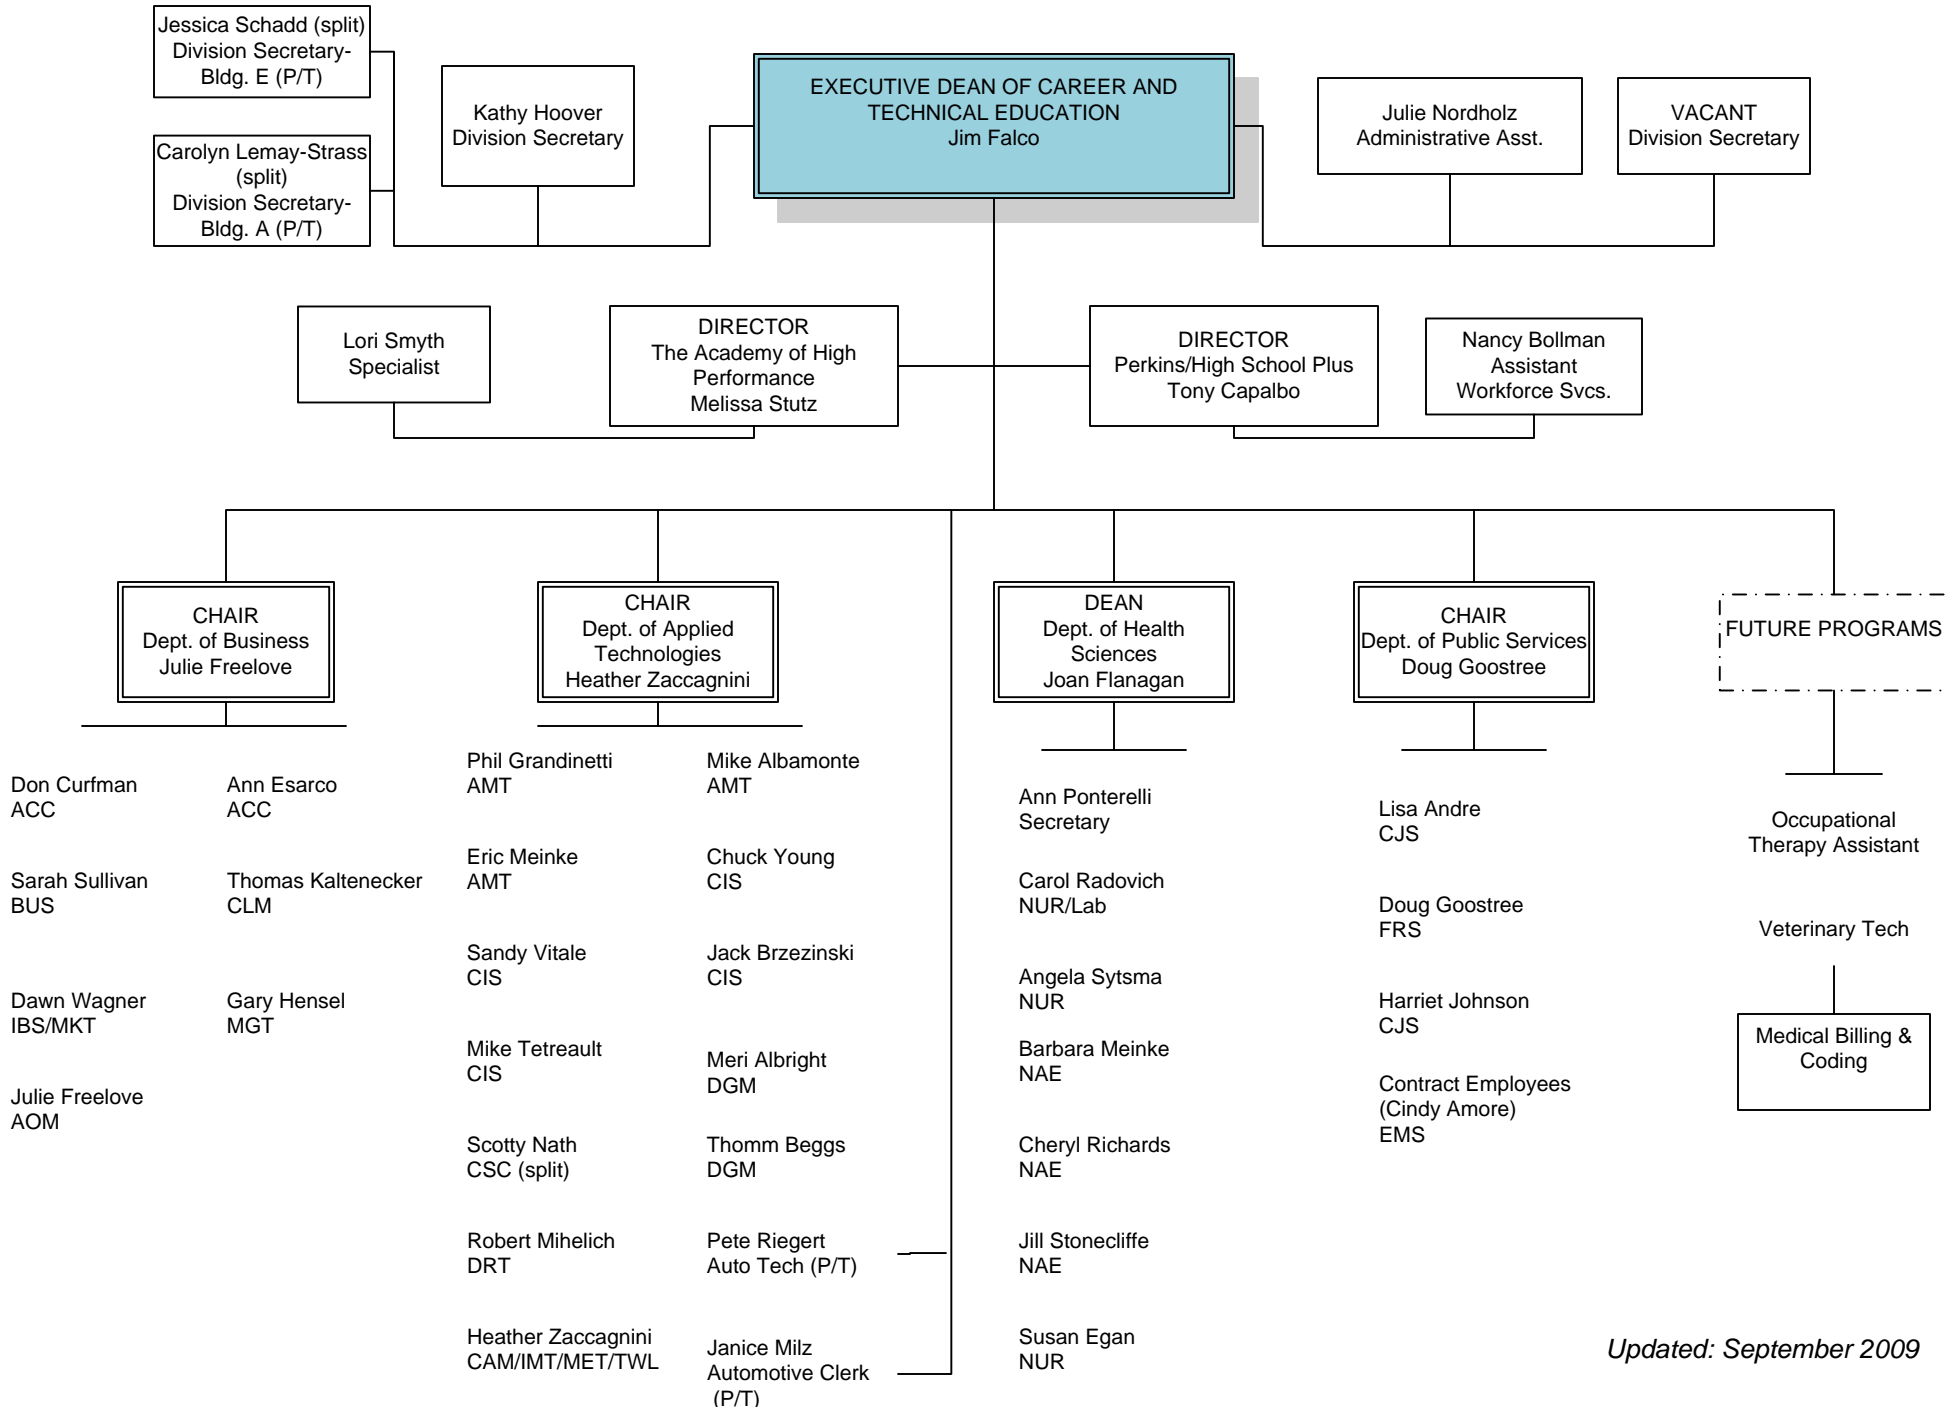

ACADEMIC AND STUDENT AFFAIRS

ORGANIZATIONAL CHARTS

Updated: September 2009

Updated:
September 2009

Scott Hills
Computer Labs
Monitor

John Fillicaro
Media Dev. &
Technology Tech

Janet Scott
Librarian

Jonna Kivisto
Coordinator
Tech Serv/Systems

Lindsay Carson
International Studies

Mark Eckel
Honors

John Grasser
Computer Labs
Monitor (P/T)

Pete Lilly
Media Dev. &
Technology Tech/
Video

Cynthia Letteri
Librarian

Mary Jean Deja
Circulation Asst.

Diane Terlep
Phi Theta Kappa

Cynthia Van Sickle
Honors

Jesseca Brush
Computer Labs
Monitor (P/T)

Anne Humphrey (split)
ANGEL/DE Liaison

Joan Perlman
Catalog/Collections
Librarian

Vicki Rosenberg
Circulation Asst.

Kate Middy
Learning Communities