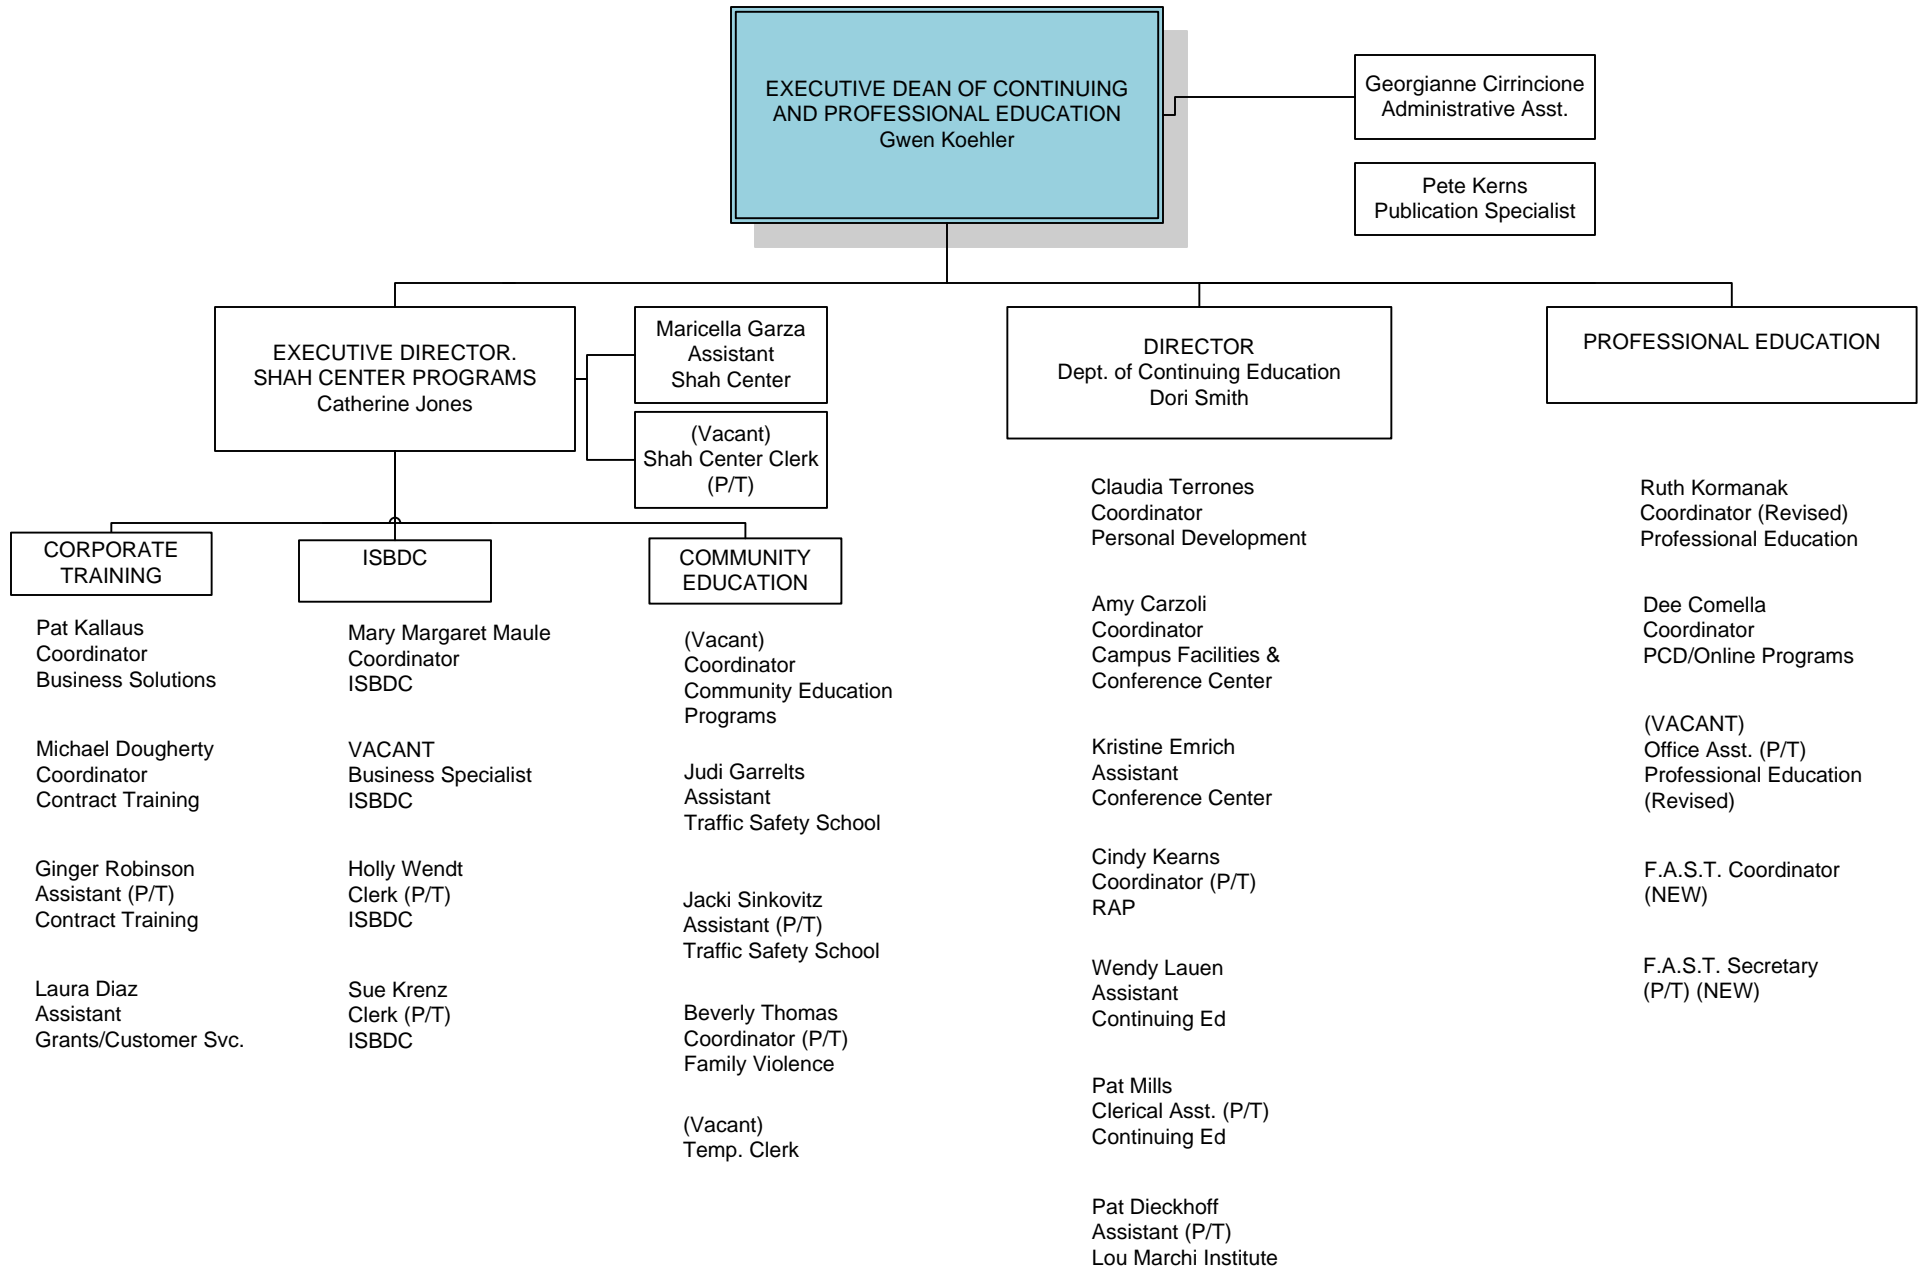

ACADEMIC AND STUDENT AFFAIRS

ORGANIZATIONAL CHARTS

Updated: September 2009

Updated:
September 2009

Scott Hills
Computer Labs
Monitor

John Fillicaro
Media Dev. &
Technology Tech

Janet Scott
Librarian

Jonna Kivisto
Coordinator
Tech Serv/Systems

Lindsay Carson
International Studies

Mark Eckel
Honors

John Grasser
Computer Labs
Monitor (P/T)

Pete Lilly
Media Dev. &
Technology Tech/
Video

Cynthia Letteri
Librarian

Mary Jean Deja
Circulation Asst.

Diane Terlep
Phi Theta Kappa

Cynthia Van Sickle
Honors

Jesseca Brush
Computer Labs
Monitor (P/T)

Anne Humphrey (split)
ANGEL/DE Liaison

Joan Perlman
Catalog/Collections
Librarian

Vicki Rosenberg
Circulation Asst.

Kate Middy
Learning Communities