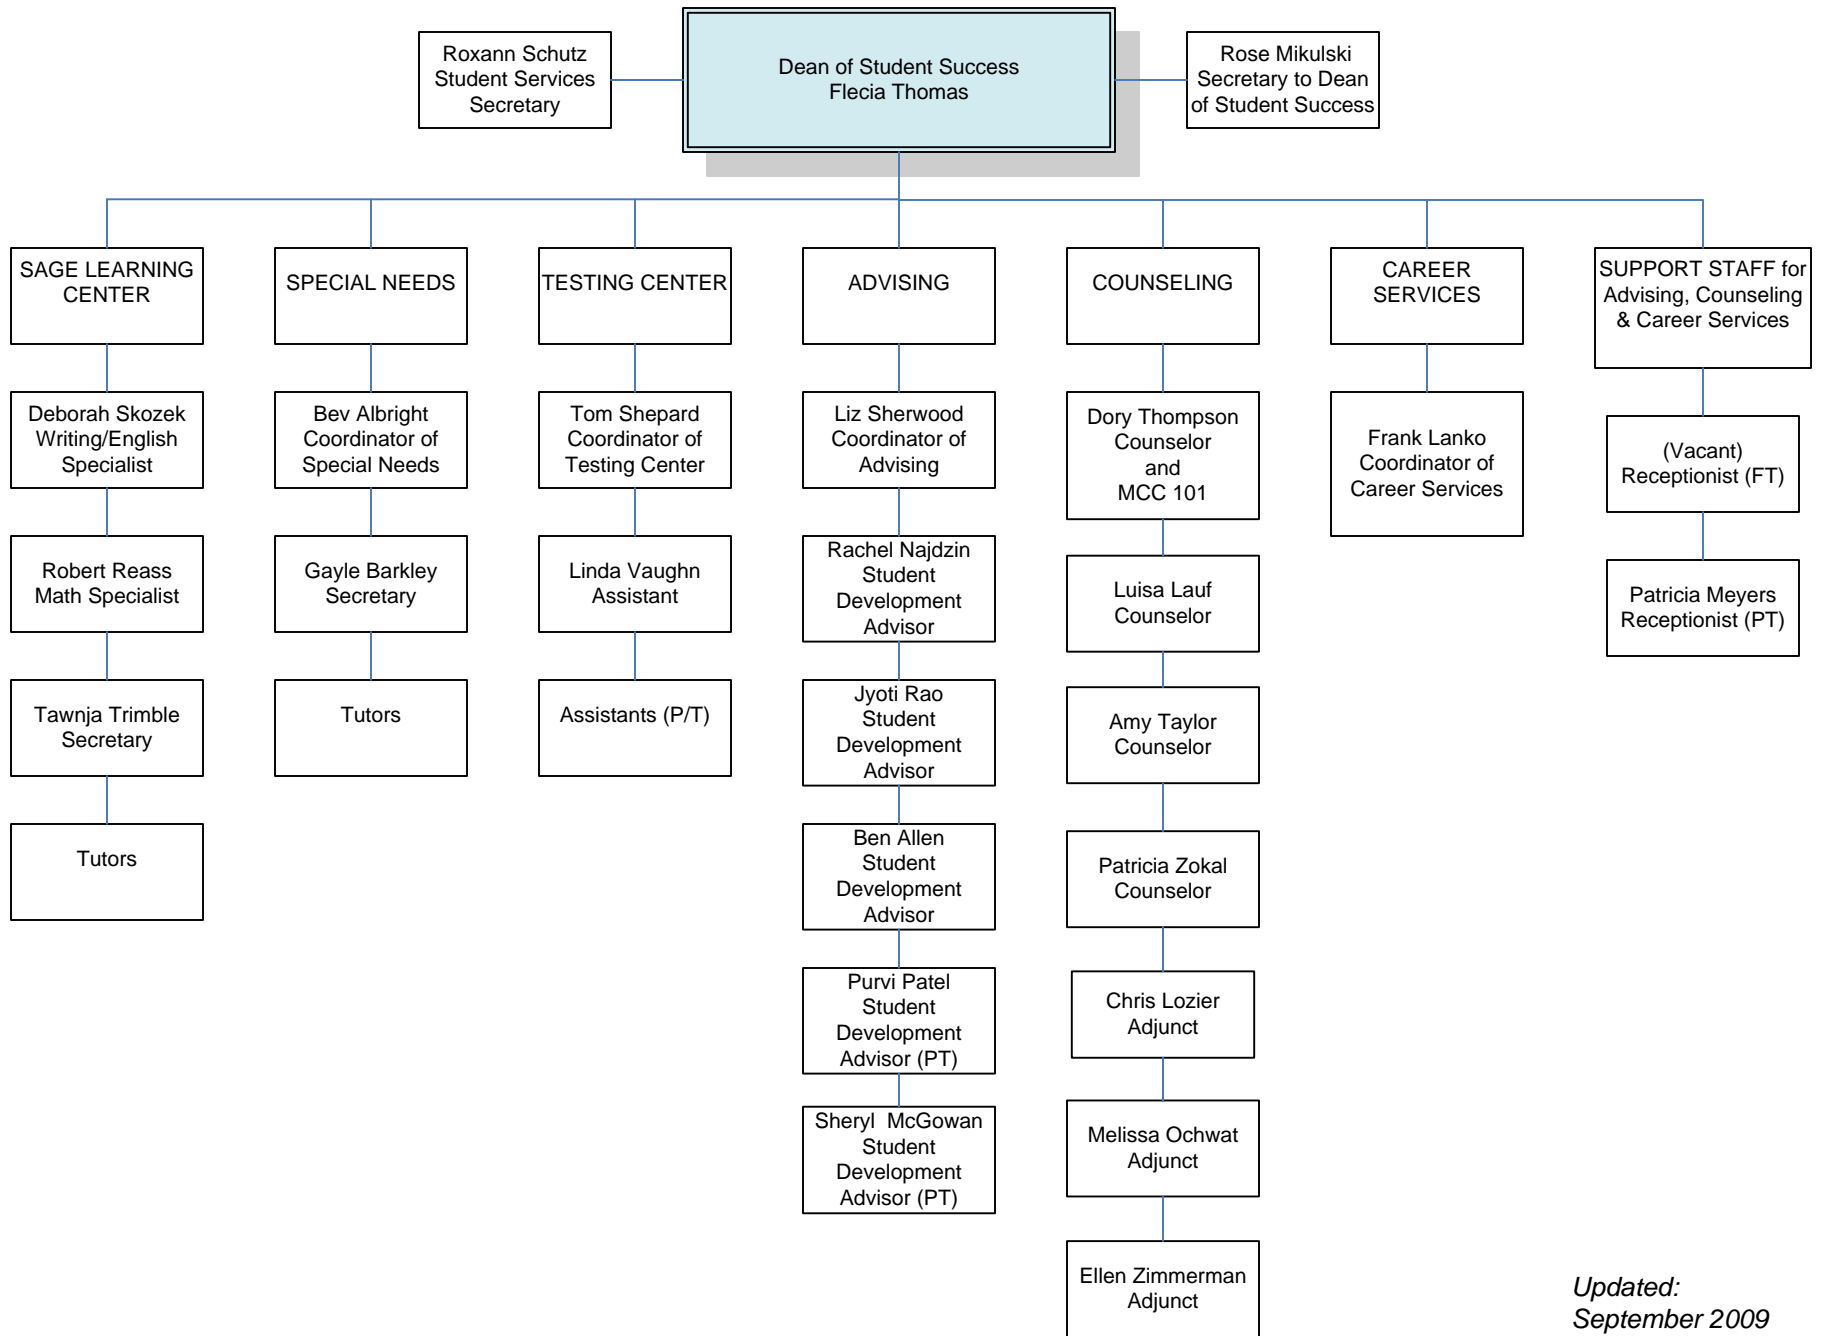

Patty Rogers
Circulation Asst. (P/T)

Connie Soucek
Circulation Asst. (P/T)

HUM, LAS, IND
(no faculty designees)

Wally Tucker
Computer Labs
Monitor (P/T)

Diane Wolkober
Circulation Asst.(P/T)

Scott Lindsey
Circulation Asst. (P/T)