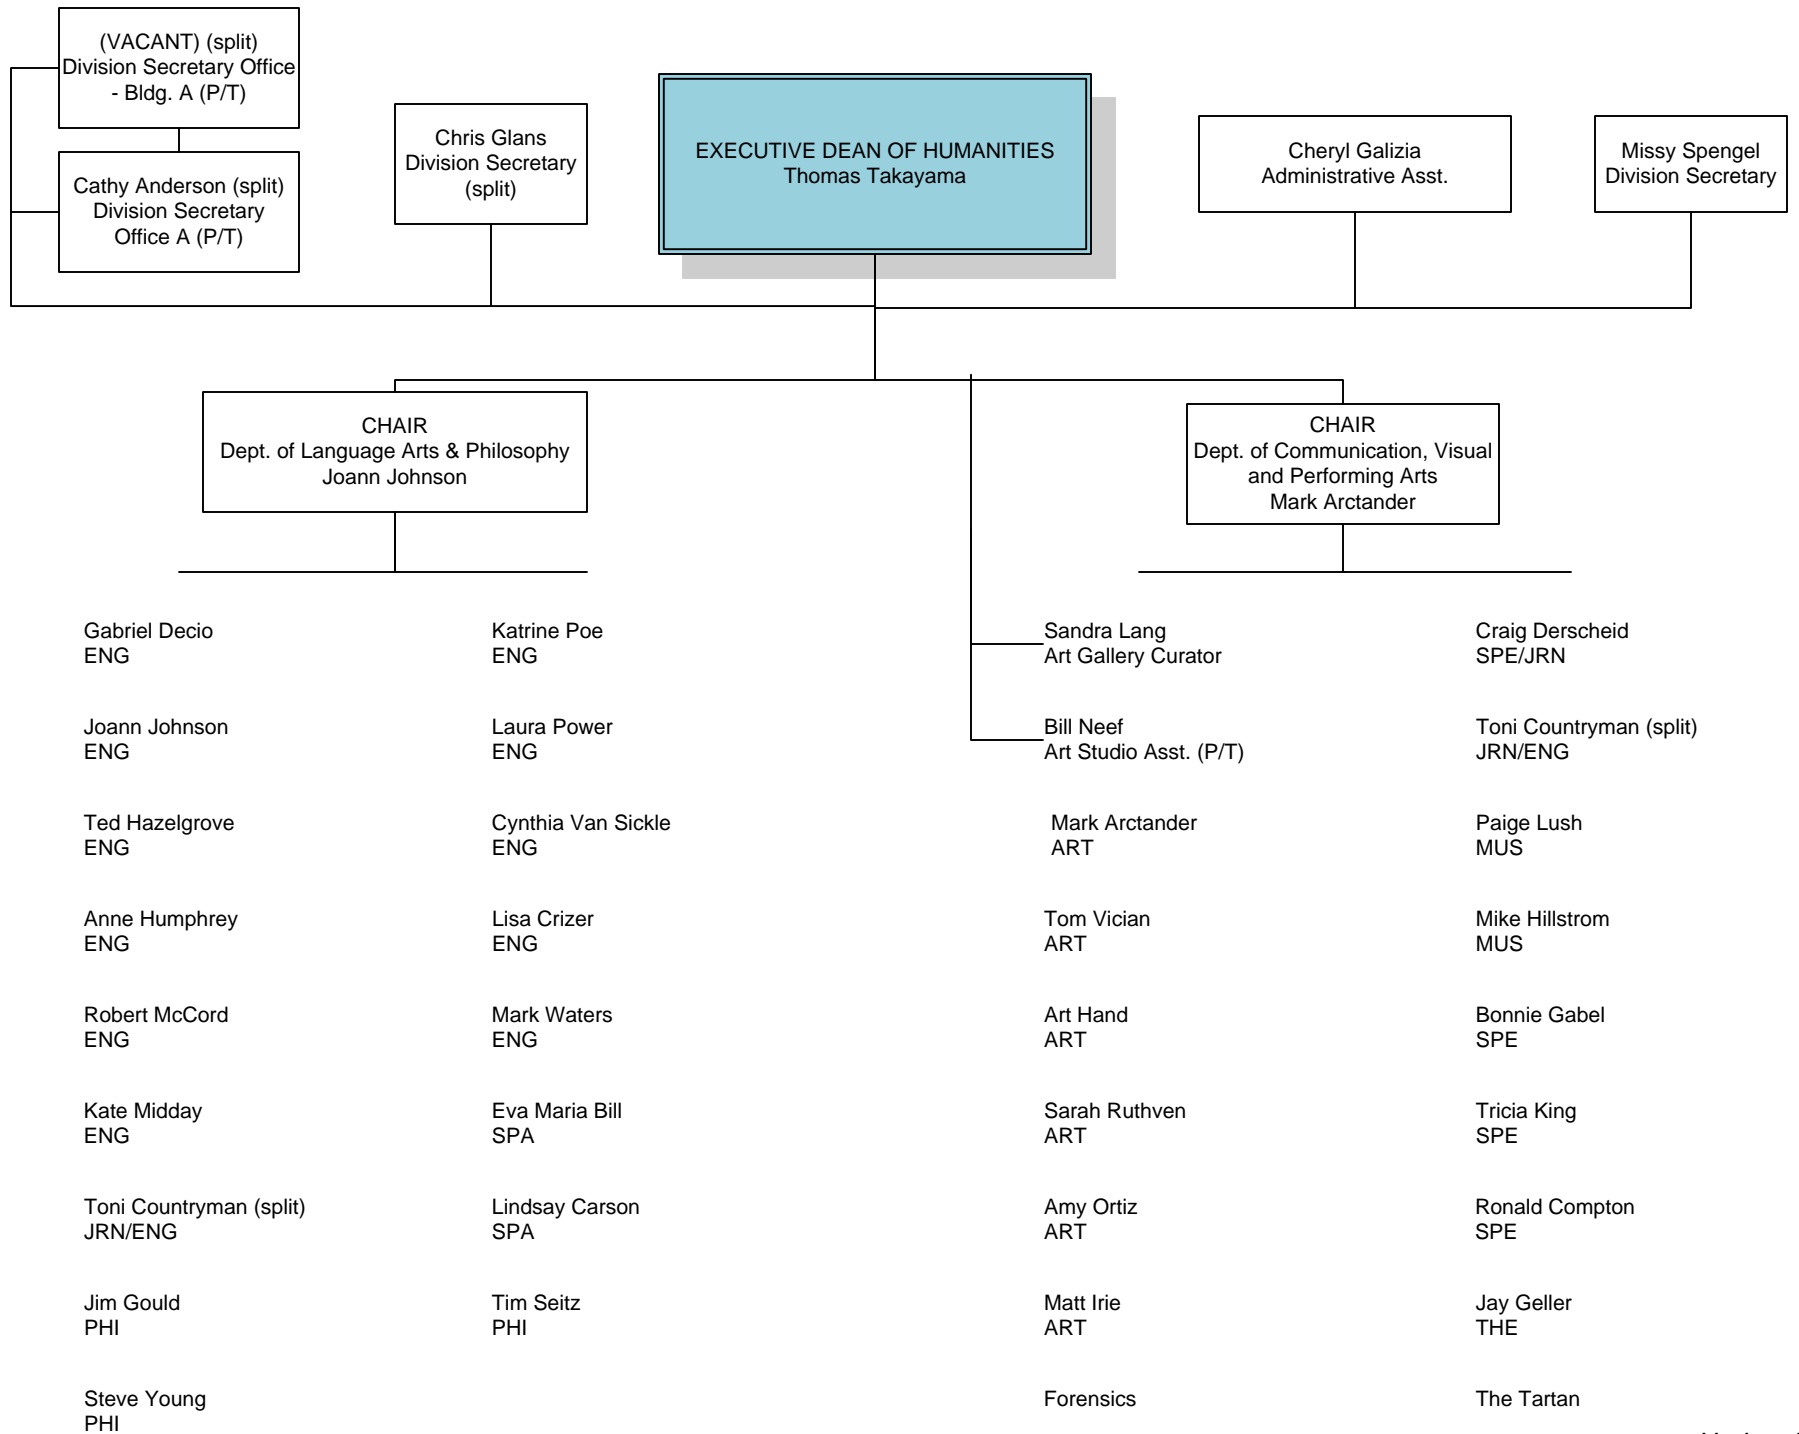

ACADEMIC AND STUDENT AFFAIRS

ORGANIZATIONAL CHARTS

Updated: September 2009

Updated:
September 2009

Scott Hills
Computer Labs
Monitor

John Fillicaro
Media Dev. &
Technology Tech

Janet Scott
Librarian

Jonna Kivisto
Coordinator
Tech Serv/Systems