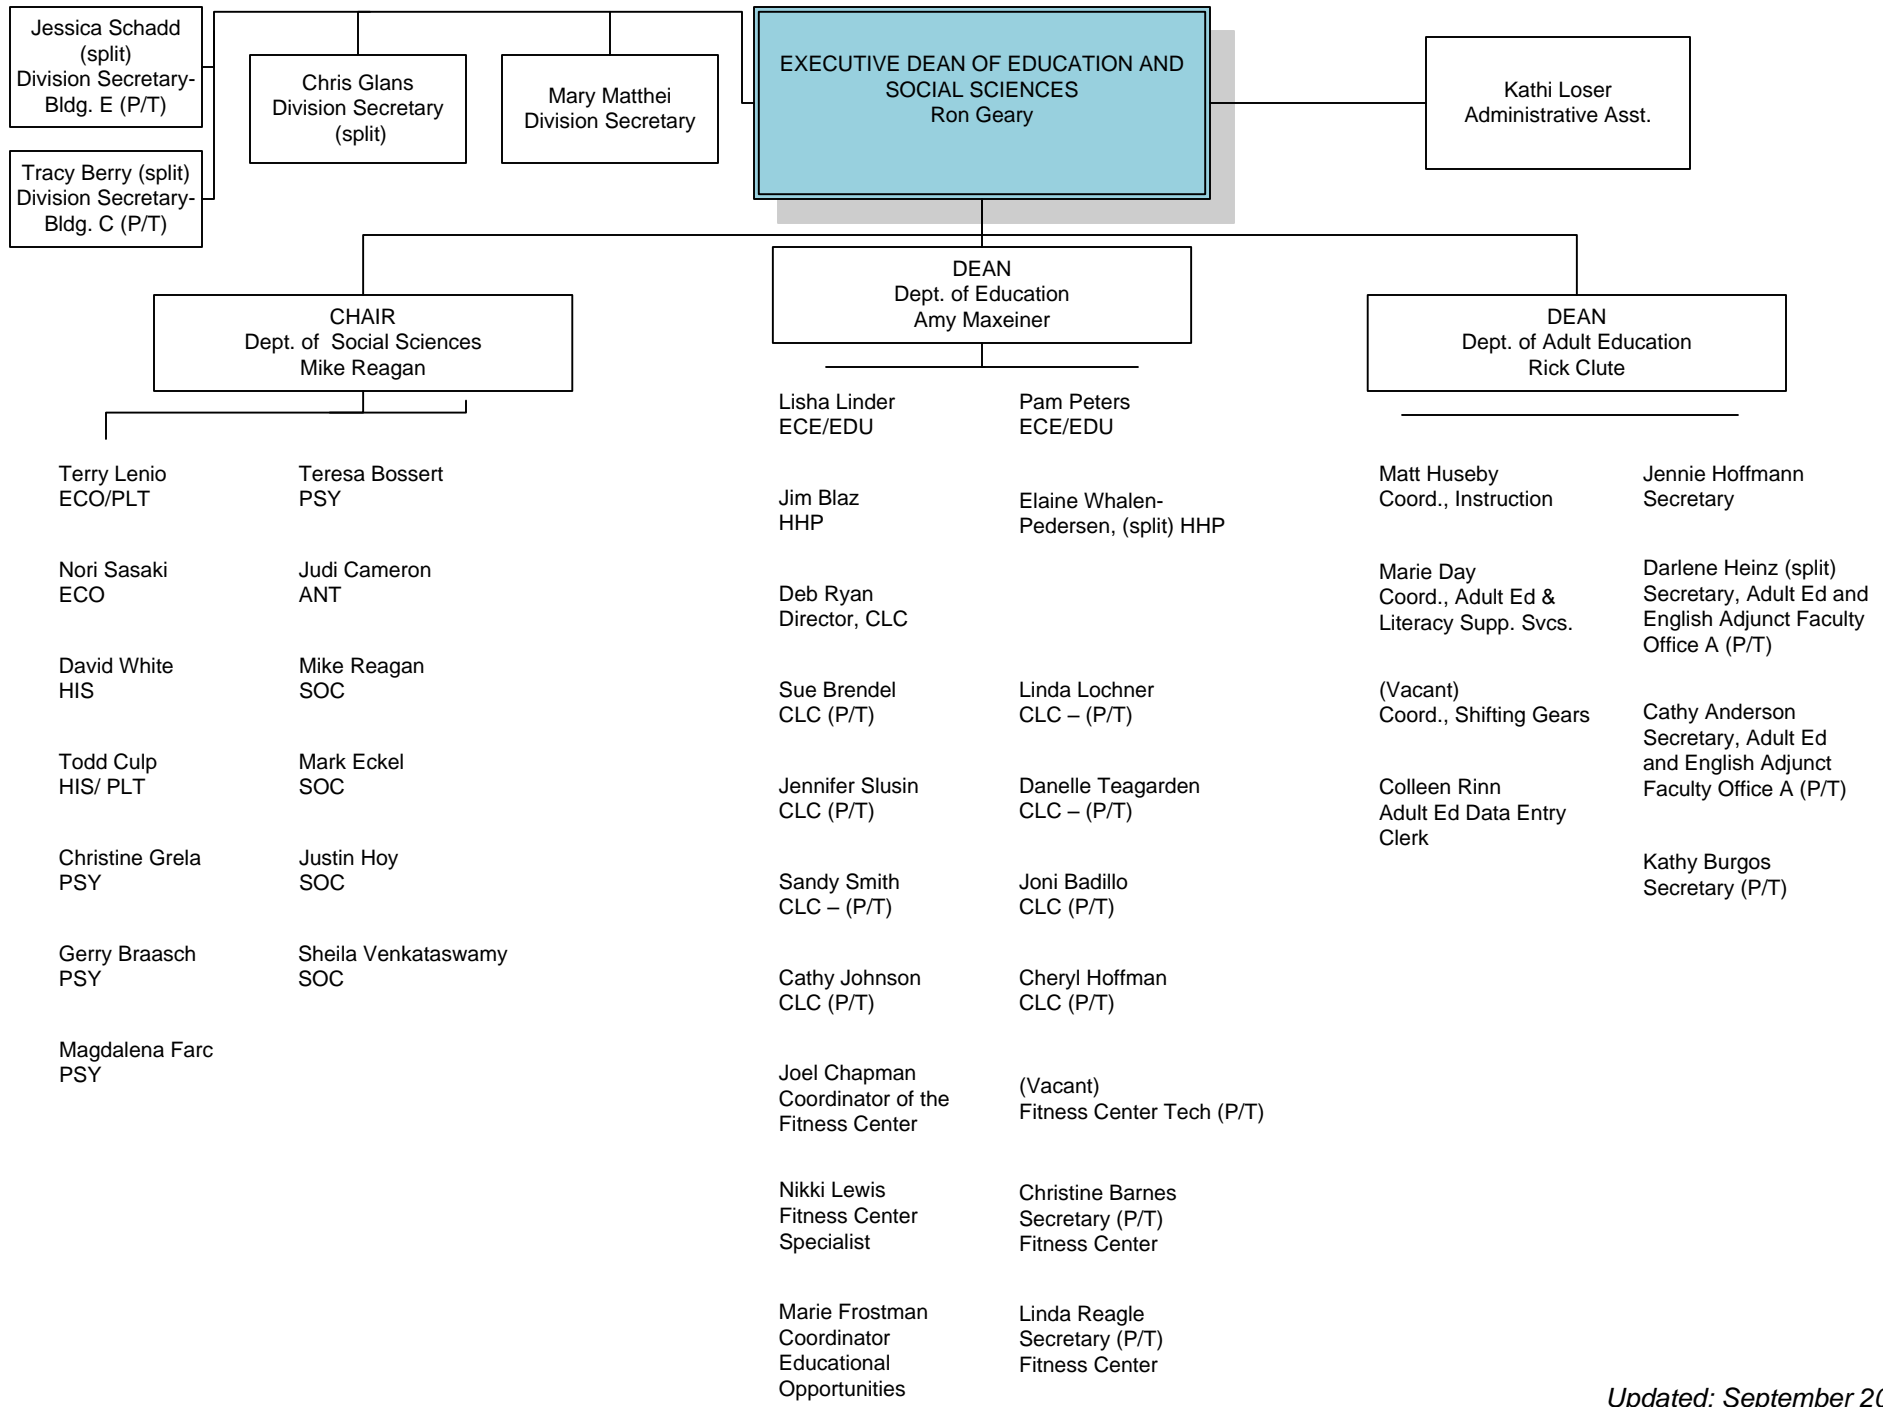

ACADEMIC AND STUDENT AFFAIRS

ORGANIZATIONAL CHARTS

Updated: September 2009

Updated:
September 2009

Scott Hills
Computer Labs
Monitor

John Fillicaro
Media Dev. &
Technology Tech

Janet Scott
Librarian

Jonna Kivisto
Coordinator
Tech Serv/Systems

Lindsay Carson
International Studies

Mark Eckel
Honors

John Grasser
Computer Labs
Monitor (P/T)

Pete Lilly
Media Dev. &
Technology Tech/
Video

Cynthia Letteri
Librarian

Mary Jean Deja
Circulation Asst.

Diane Terlep
Phi Theta Kappa