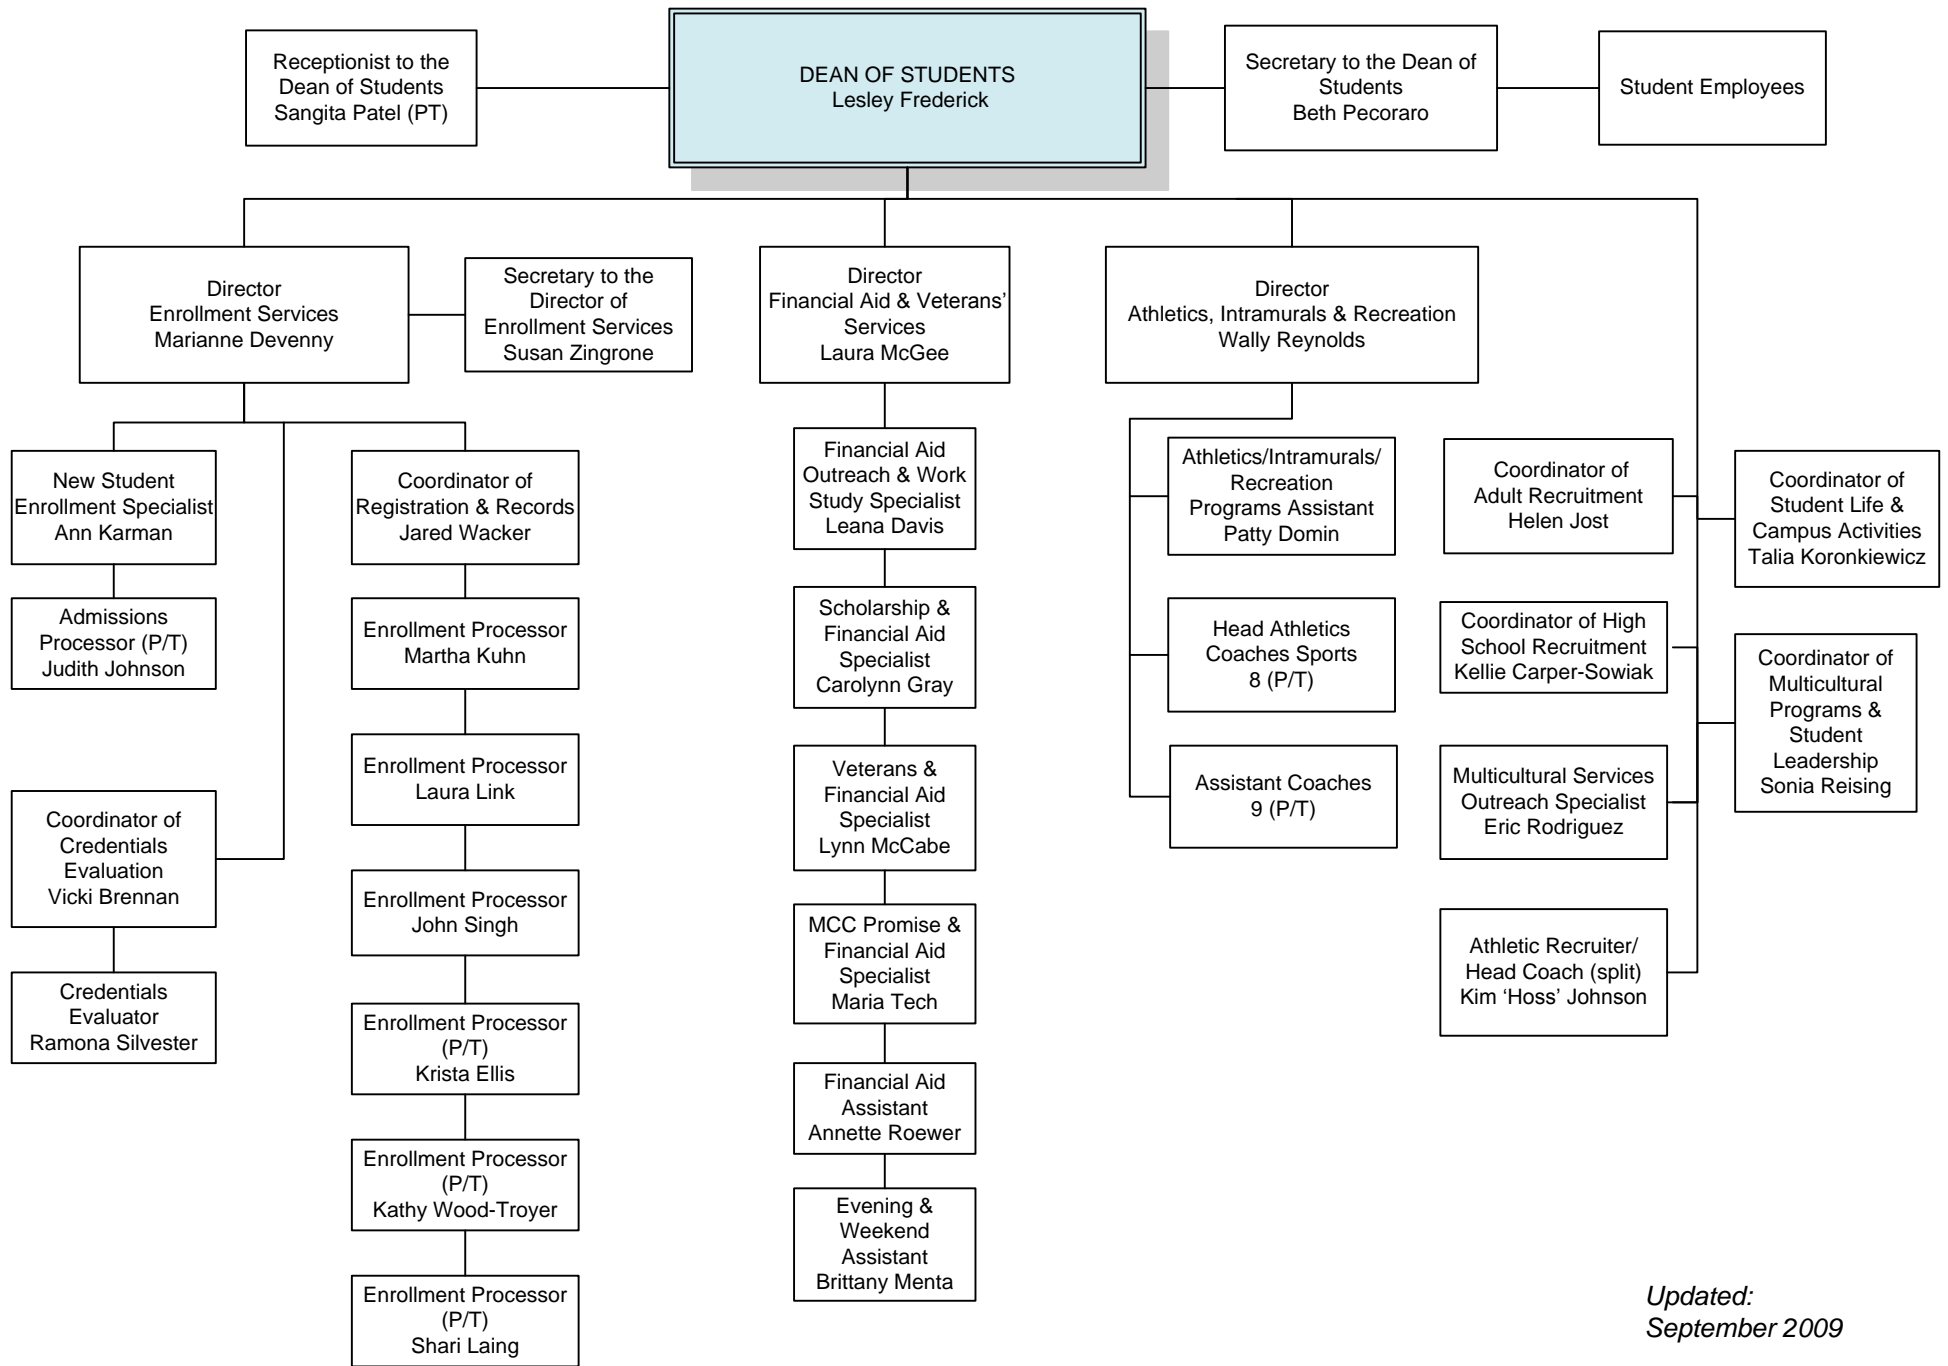

Updated:
September 2009