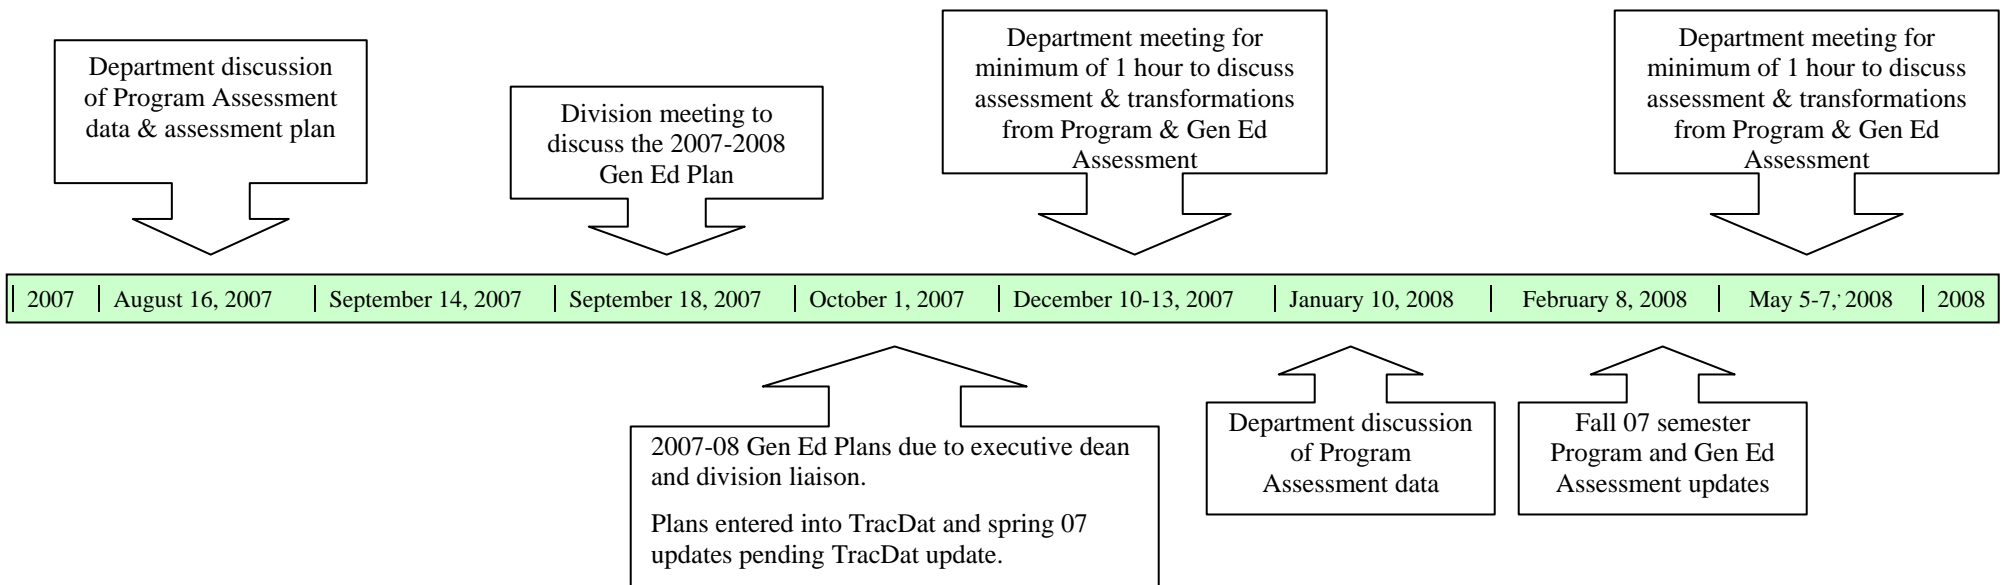

***REVISED* Timeline for Assessment 2007-2008**

Recommended by the Assessment Team

Supported by the Vice President for Learning and Student Support Services

NOTE: During the summer months, the executive deans will review departmental TracDat information for quality and accuracy.